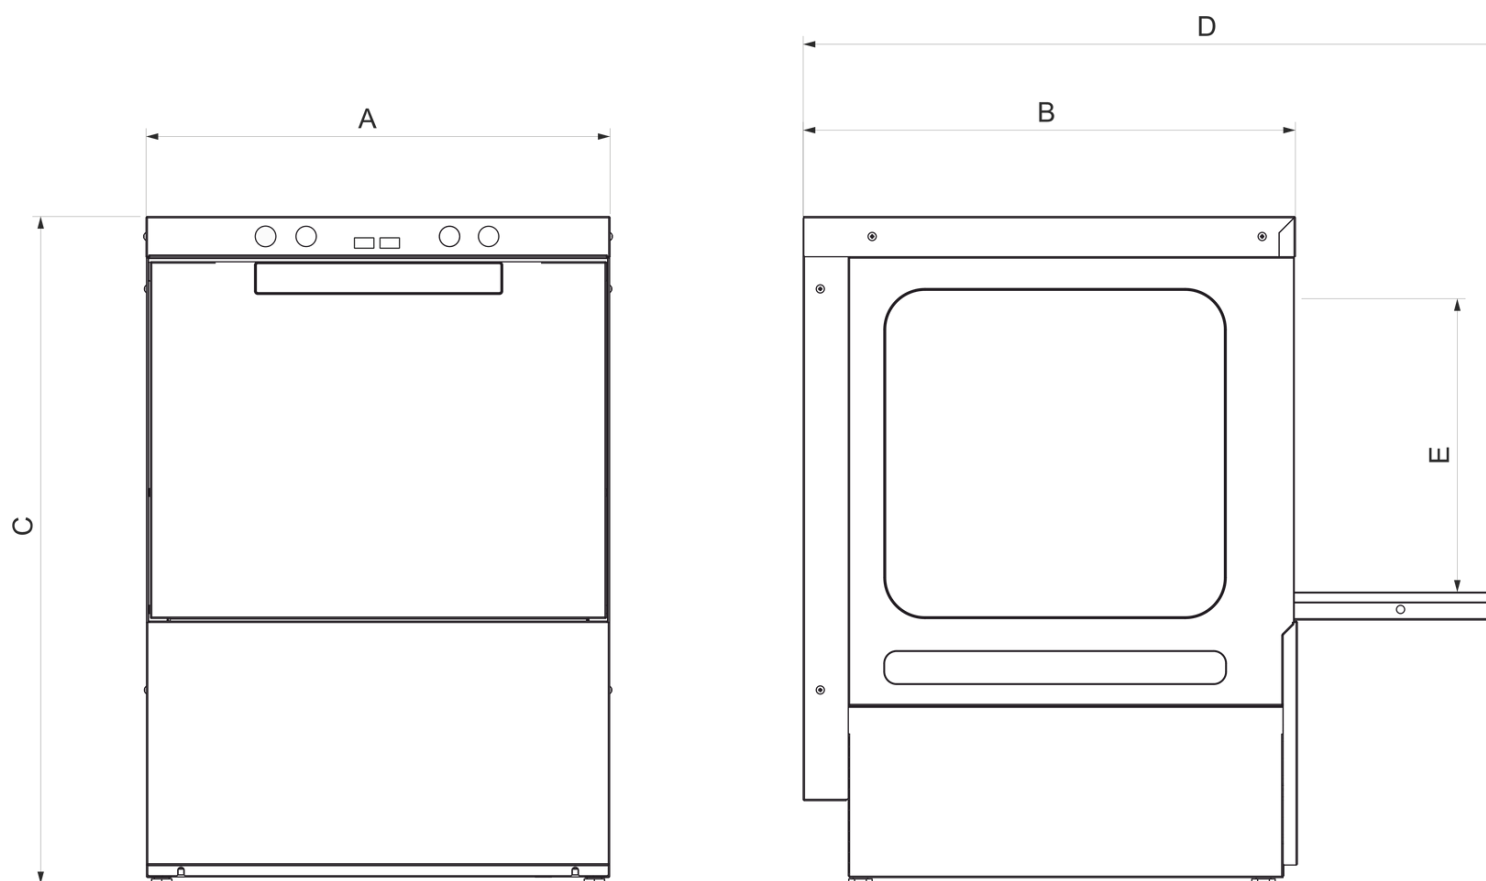

A	B	C	D	E
570mm	608mm	820mm	1022mm	360mm

The indicated values may vary depending on installation conditions and the load used.
Hoonved ALI Group Srl reserves the right to modify machine and accessory data without prior notice.

HOONVED
PEOPLE · PASSION · INNOVATION